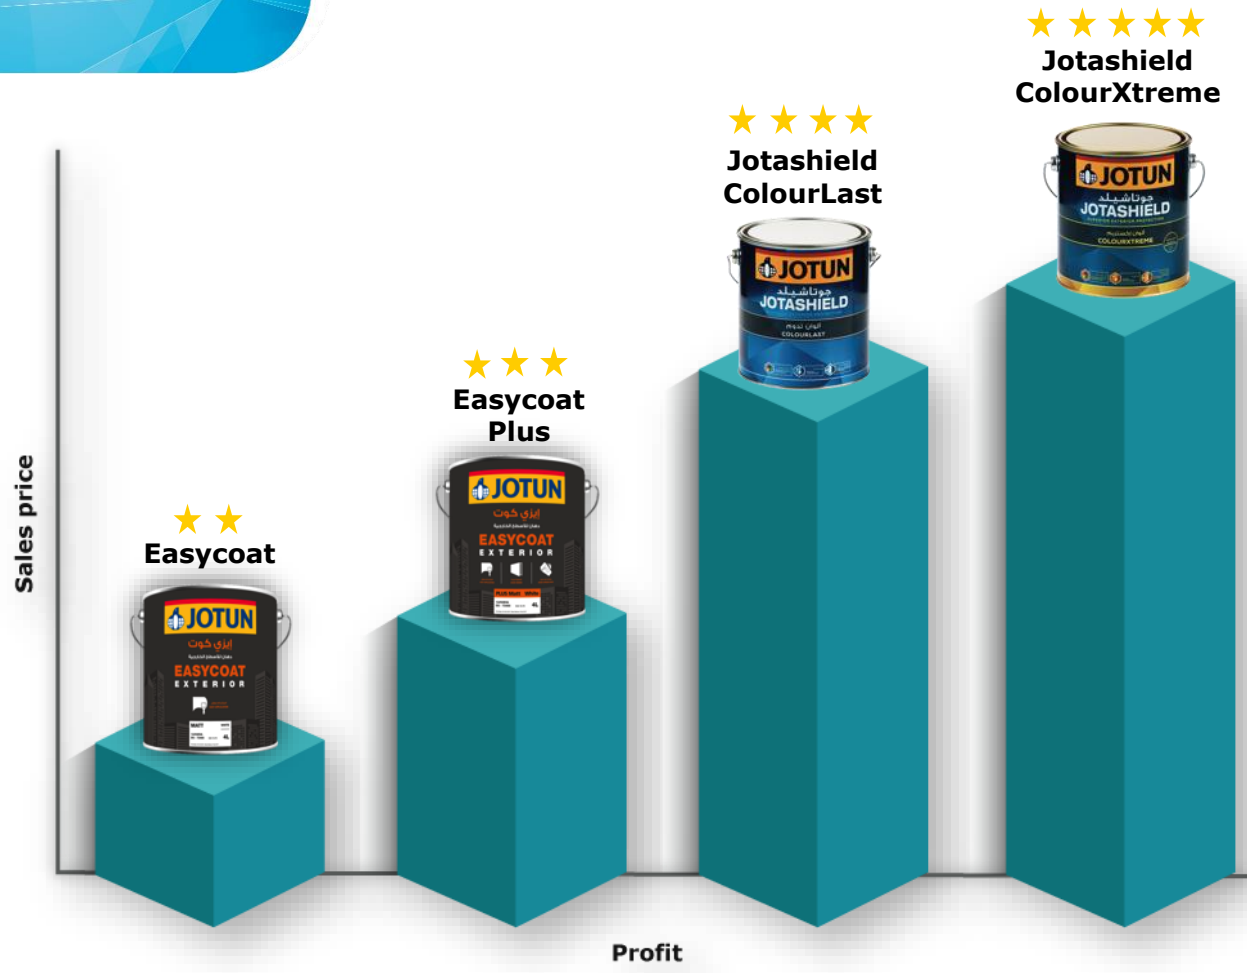

Jotashield ColourLast

Premium Exterior Paint With Widest UV Protected Colours

576 Long lasting UV resistant colours

Longer concrete protection

8 Years Protection

Good For

- Residential & Commercial buildings
- Quality conscious customers
- Low Maintenance requirement

Easycoat

*Value for money
exterior paint*

**Now available in
Silk**

**Wide Colour
Range**

Good Hiding

Good Spread Rate

Good For

- Low Cost Housing
- Customers with Low quality preference
- Tight budgets

In short...

Easycoat
Best medium quality paint

Jotashield ColourLast
Premium exterior paint with widest UV protected colours

Jotashield ColourXtreme
The best exterior paint

Remember!

Jotashield ColourXtreme has the **longest** lasting colours ,
the **best** concrete protection and also reduces indoor
temperature

Exterior Wall Paints

Jotashield Super Durable-

Jotashield SuperDurable is an ultra premium, silicon acrylic, waterborne exterior topcoat, specially formulated to withstand this region's harsh climate. Its unique formulation protects concrete from carbonation and extends the life of the building for at least 20 years