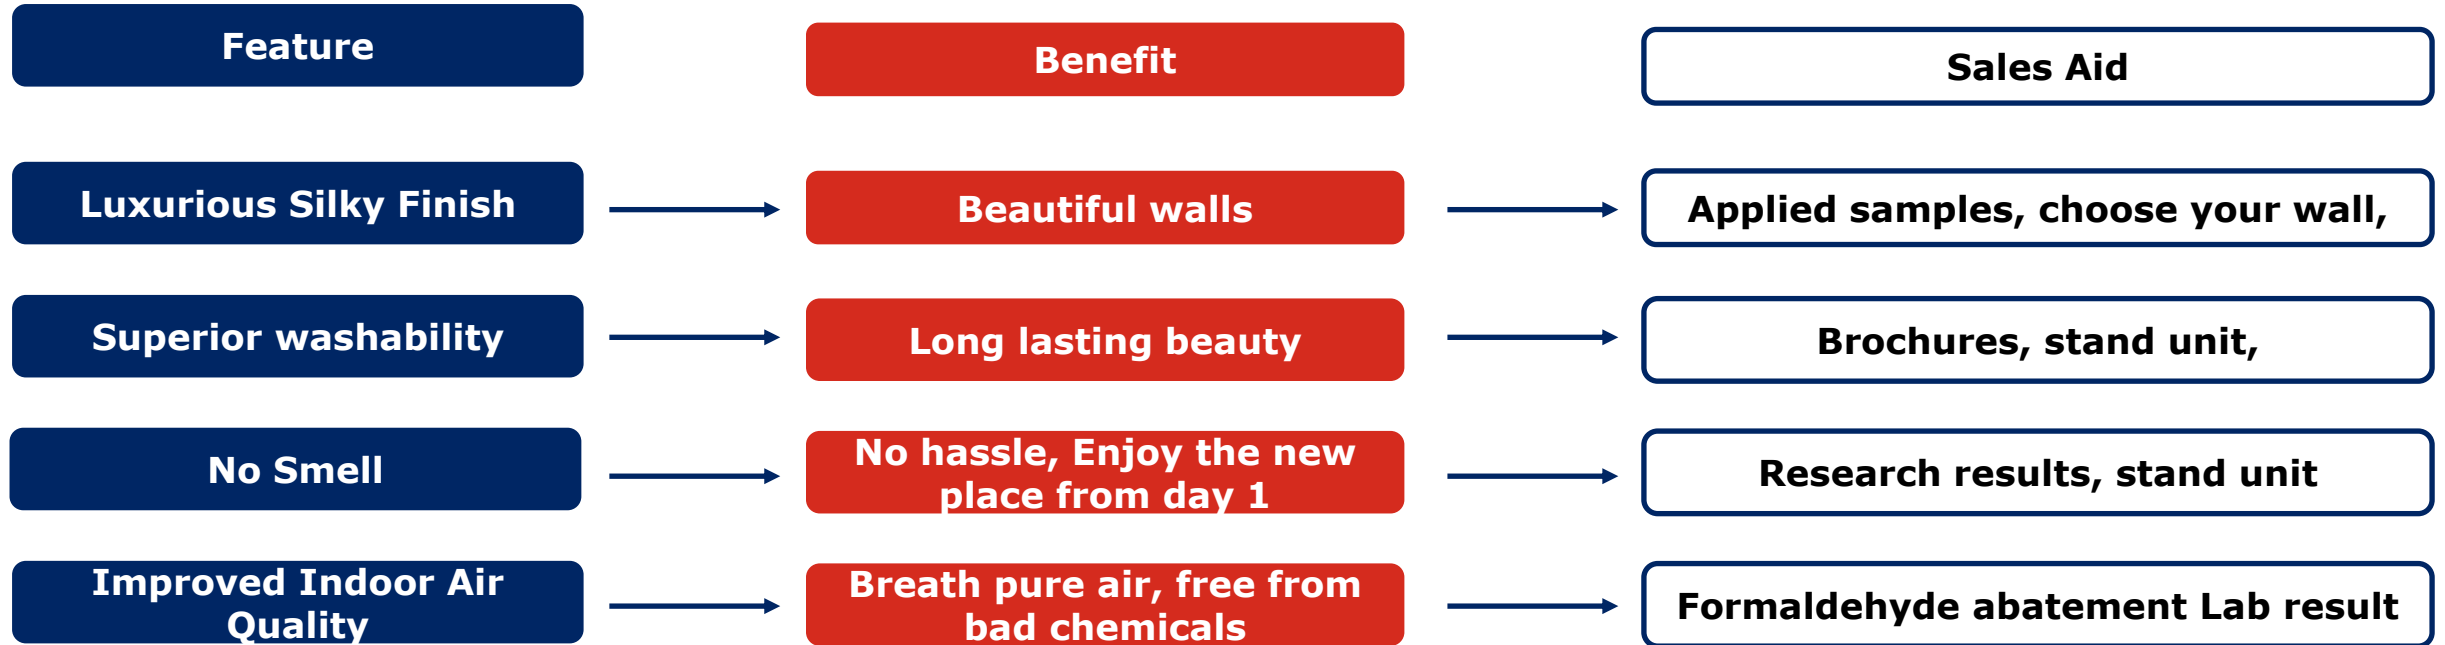

Fenomastic Wonderwall Life

Beauty that's good for you