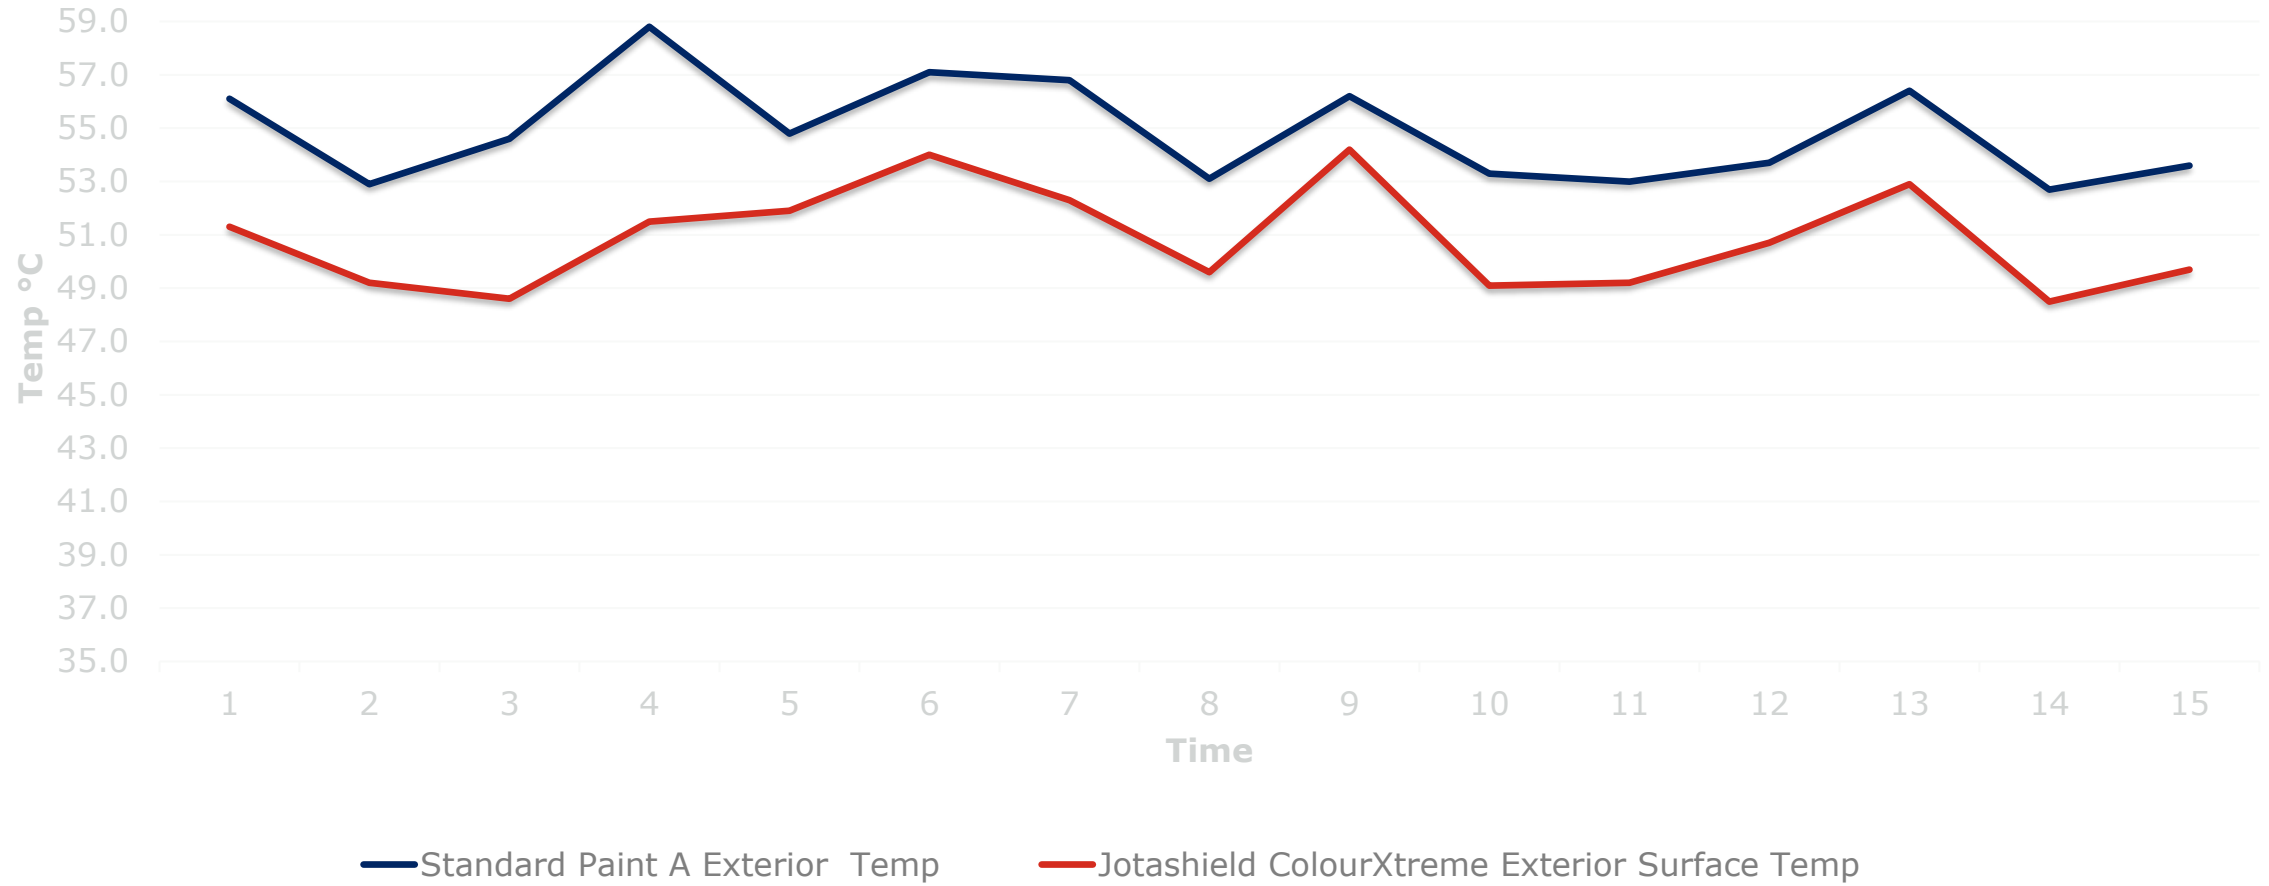

Reduces temperature