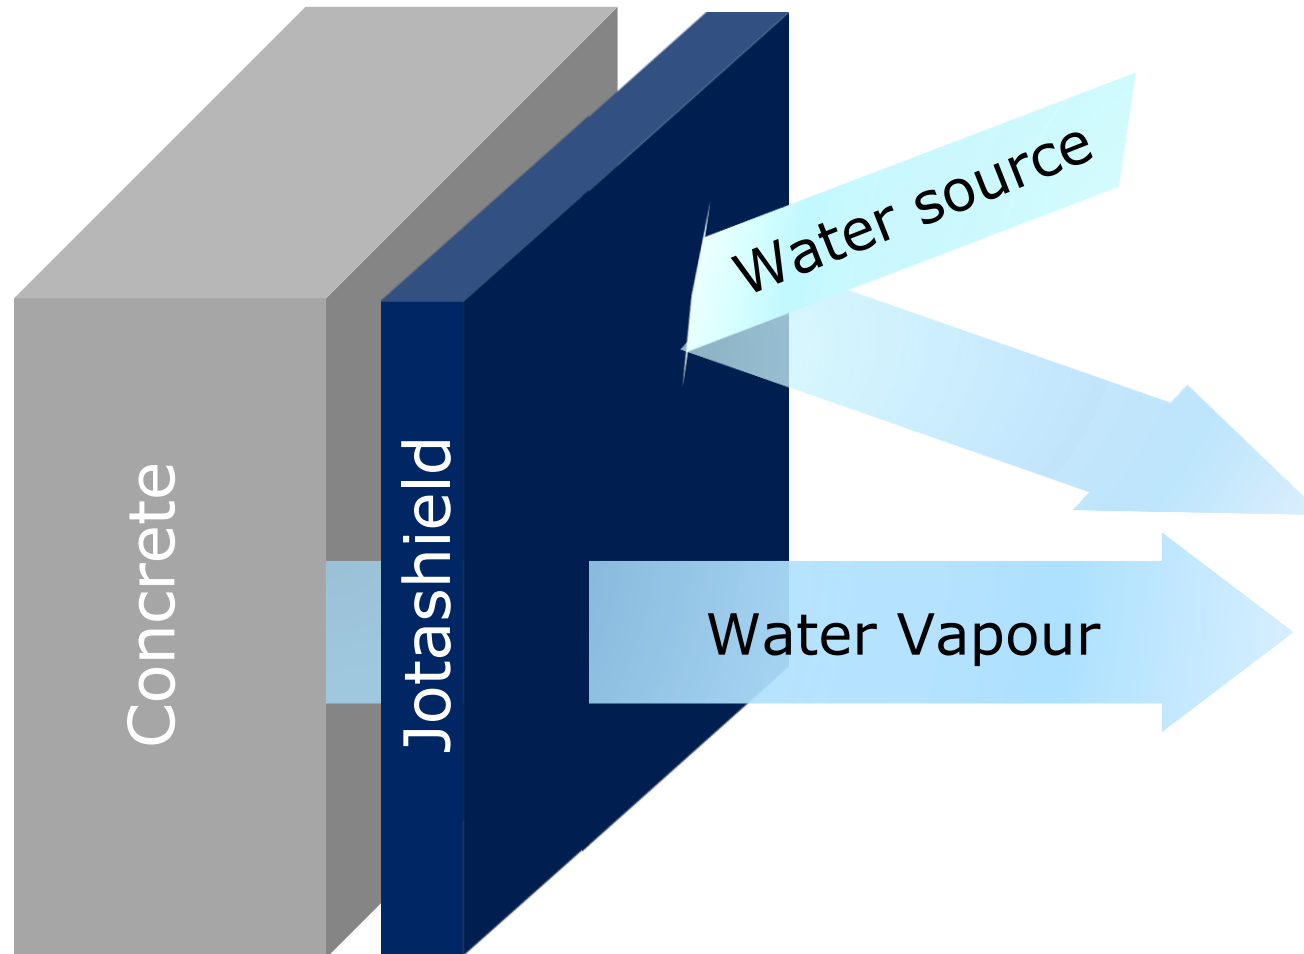

Concrete protection