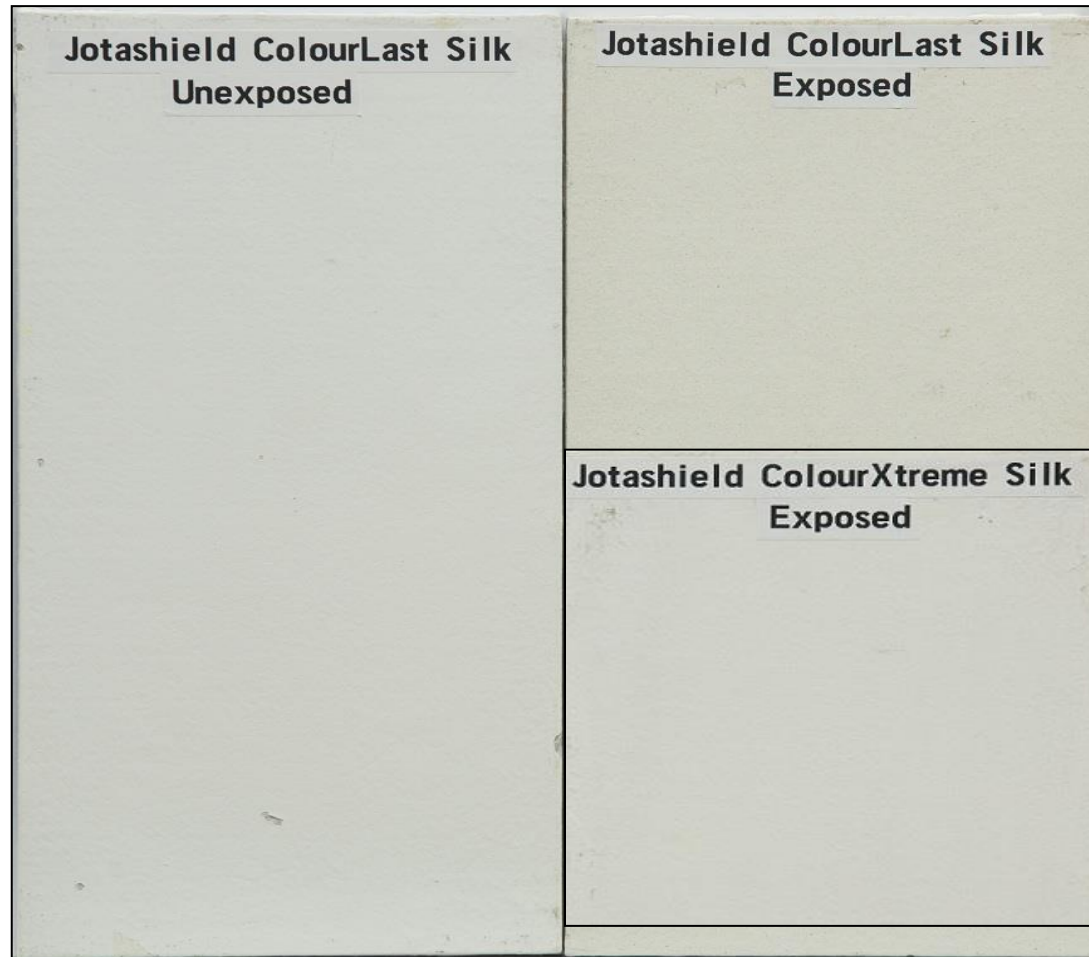

Color Performance