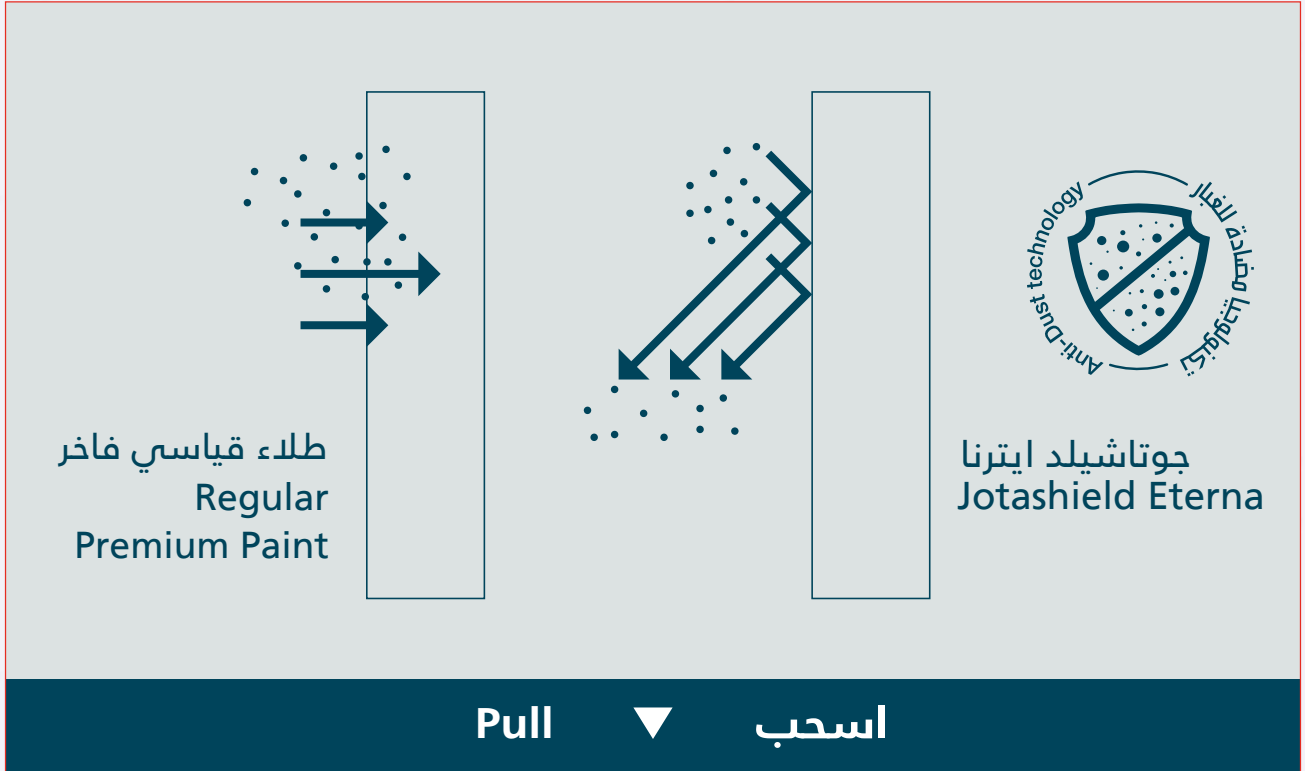

Stays
Cleaner

لوريم ايسسوم
دولار سيت أميت

Holding onto colour, not dirt.

Due to the region's extreme heat, the normal paint softens and allows dust to penetrate and hence the colors keep getting dull over a period of time.

Jotashield Eterna's anti-dust technology, incorporates a unique binder, which not only reduces the amount of dust that sticks to the surface, but also that which penetrates it, thus ensuring a brighter, more vibrant look over time.

حماية اللون لا الغبار

يؤدي ارتفاع درجات الحرارة في المنطقة إلى إضعاف الطلاء، مما يسمح للغبار باختراق طبقات الطلاء وبالتالي يبهت اللون مع مرور الوقت.

تتضمن تقنية مقاومة الغبار من جوتاشيلد ايترنا مادة رابطة فريدة من نوعها، فهي لا تقلل كمية الغبار الملتصقة بسطح الطلاء فحسب، بل أيضًا تخترقه لتوفير مظهر متألّق ينبض بالحياة مع مرور الوقت.