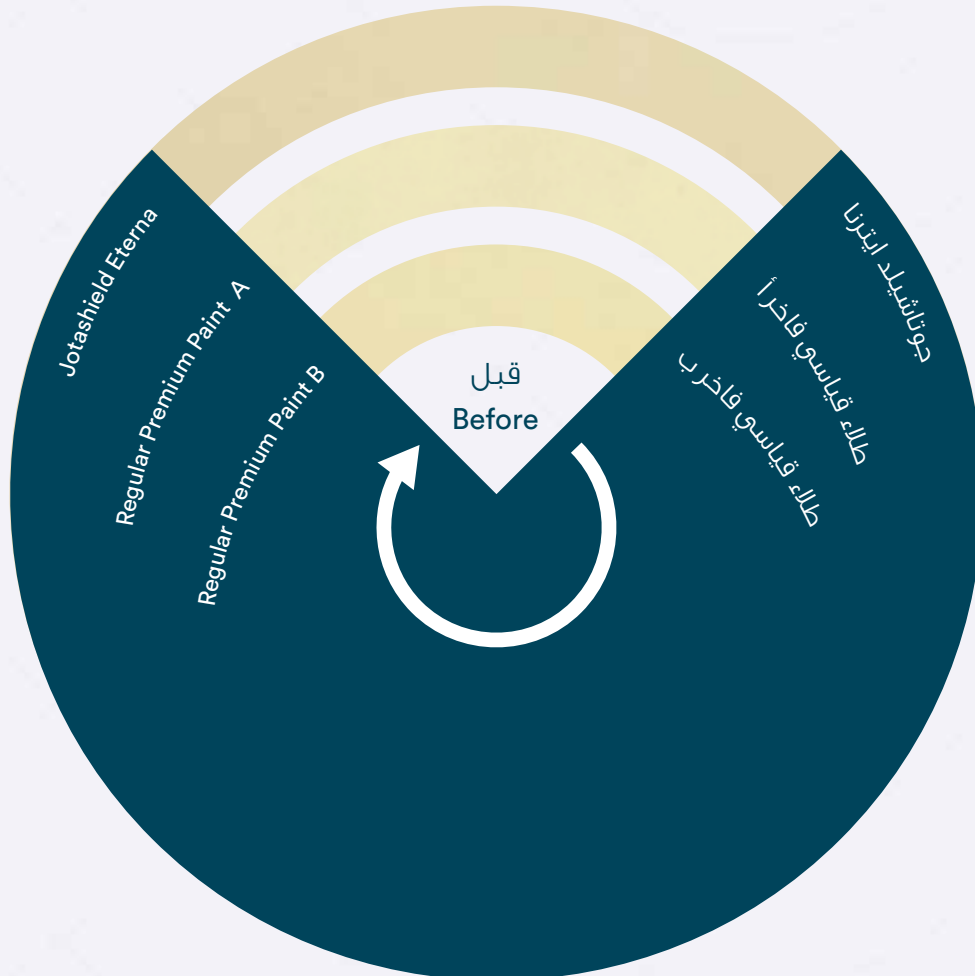

Colors that
don't fade

لوريم ايسوم
دولار سبت أميت

An everlasting vibrance

Understanding the severe harshness of UV rays, Jotashield Eterna has been rigorously tested over a 5-year period, in actual weather conditions that are known to degrade paint over time.

To ensure the durability of colour performance, our paint has been formulated with superior pigment technology to actively slow down the colour fading process, alongside special additives that enhance the colour and protection against ageing.

تألّق لا ينتهي

لأننا نعلم جيدًا أضرار الأشعة فوق البنفسجية، مرّ جوتاشيلد ايترنا عبر العديد من الاختبارات الصارمة على مدى 5 أعوام، حيث تعرّض لعوامل الطقس القاسية التي قد تؤدي إلى إتلاف الطلاء مع مرور الوقت، وللتأكد من قوة أداء الألوان ومدى تحملها، تمّ استخدام تقنية صبغ متطورة ذات إمكانيات فائقة تساعد على إبطاء عملية تلاشي اللون كما تضم مكونات خاصة تعزّز وتحمي درجة اللون على المدى الطويل.