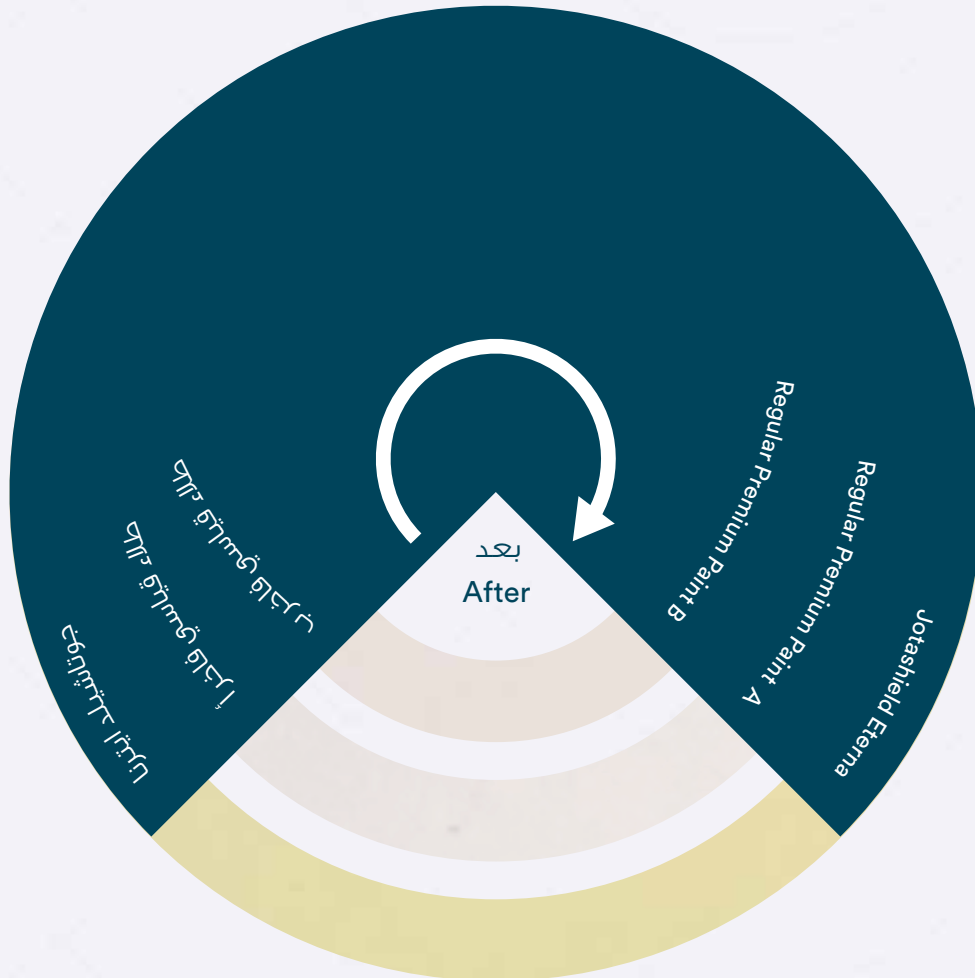

Colors that
don't fade

لوريم ايبسوم
دولار سيت أميت

An everlasting vibrance

Understanding the severe harshness of UV rays, Jotashield Eterna has been rigorously tested over a 5-year period, in actual weather conditions that are known to degrade paint over time.

To ensure the durability of colour performance, our paint has been formulated with superior pigment technology to actively slow down the colour fading process, alongside special additives that enhance the colour and protection against ageing.

تألّق لا ينتهي

لأننا نعلم جيدًا أضرار الأشعة فوق البنفسجية، مرّ جوتاشيلد ايترنا عبر العديد من الاختبارات الصارمة على مدى 5 أعوام، حيث تعرّض لعوامل الطقس القاسية التي قد تؤدي إلى إتلاف الطلاء مع مرور الوقت، وللتأكد من قوة أداء الألوان ومدى تحملها، تمّ استخدام تقنية صبغ متطورة ذات إمكانيات فائقة تساعد على إبطاء عملية تلاشي اللون كما تضم مكونات خاصة تعزّز وتحمي درجة اللون على المدى الطويل.

*Results of 5 years of natural exposure بعد التعرض لعوامل الطقس لمدة 5 سنوات