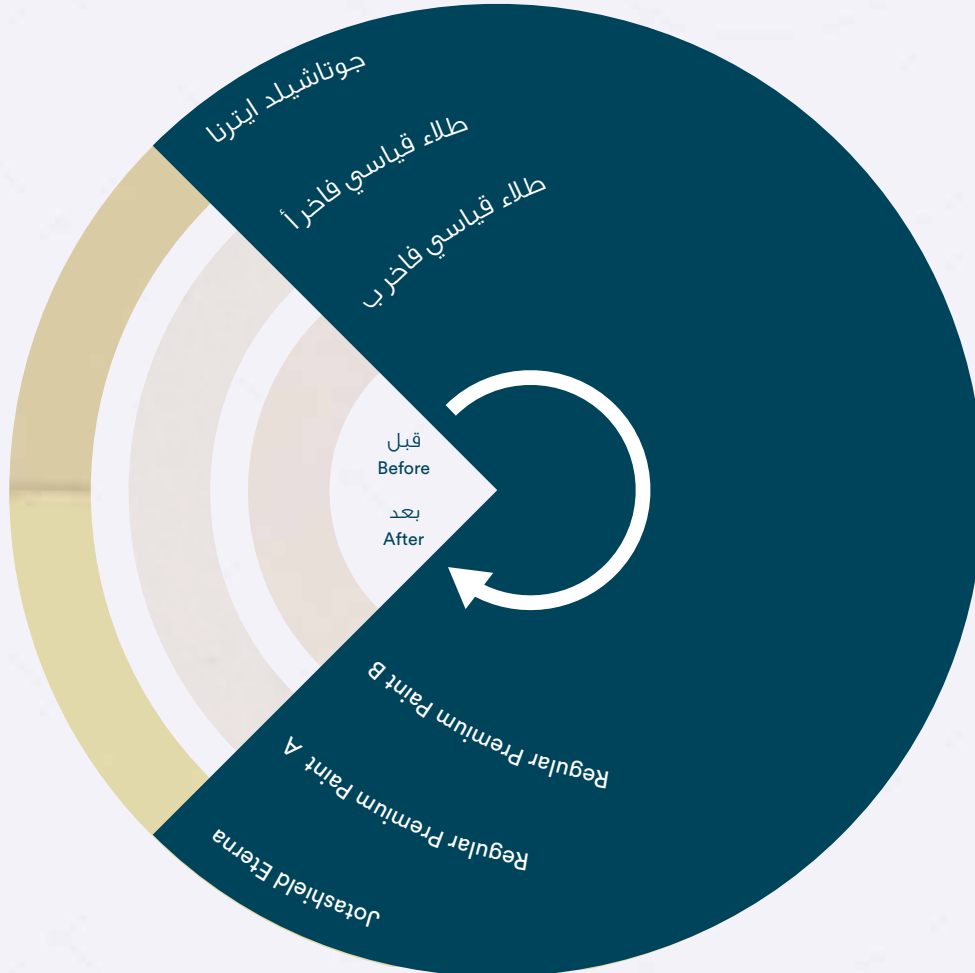

Colors that
don't fade

لوريم ايسسوم
دولار سيت أميت

An everlasting vibrance

Understanding the severe harshness of UV rays, Jotashield Eterna has been rigorously tested over a 5-year period, in actual weather conditions that are known to degrade paint over time.

To ensure the durability of colour performance, our paint has been formulated with superior pigment technology to actively slow down the colour fading process, alongside special additives that enhance the colour and protection against ageing.

تألّق لا ينتهي

لأننا نعلم جيدًا أضرار الأشعة فوق البنفسجية، مرّ جوتاشيلد ايترنا عبر العديد من الاختبارات الصارمة على مدى 5 أعوام، حيث تعرّض لعوامل الطقس القاسية التي قد تؤدي إلى إتلاف الطلاء مع مرور الوقت، وللتأكّد من قوة أداء الألوان ومدى تحملها، تمّ استخدام تقنية صبغ متطورة ذات إمكانيات فائقة تساعد على إبطاء عملية تلاشي اللون كما تضم مكونات خاصة تعزّز وتحمي درجة اللون على المدى الطويل.

*Results of 5 years of natural exposure بعد التعرض لعوامل الطقس لمدة 5 سنوات